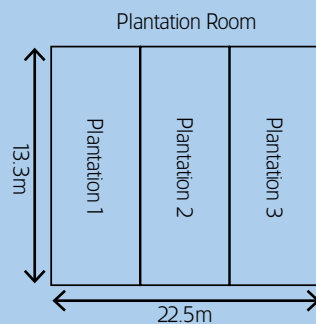

I will conference in style

mantra
on salt beach

Meeting Room Capacities

Room Name	Theatre	Classroom	U-Shape	Cabaret	Boardroom	Banquet	Cocktail
Plantation Room	240	132	60	160	-	180	330
Plantation 1+2/ 2+3	160	96	40	96	-	120	200
Plantation 1, 2 or 3	80	48	25	48	20	60	100
Pool Deck	-	-	-	-	-	120	220
Pavilion	100	56	40	64	24	80	80
Mantra Boardroom	-	-	14	-	16	-	-

Note: All conference set up figures are inclusive of a Stage & Presenter's tables. Theatre set ups have water station per room. Ballroom/ Plantation Dinner/Mantra Boardroom: Numbers are for plated dinners not buffets.

* Floorplans are indicative only and may vary.

Please request our conference kit for more information.