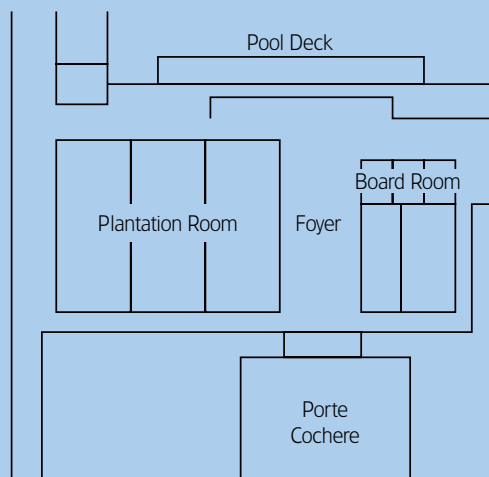

I will conference in style

mantra
on salt beach

Meeting Room Capacities

Room Name	Theatre	Classroom	U-Shape	Cabaret	Boardroom	Banquet	Cocktail
Plantation Room	240	132	60	160	-	180	330
Plantation 1+2/ 2+3	160	96	40	96	-	120	200
Plantation 1, 2 or 3	80	48	25	48	20	60	100
Pool Deck	-	-	-	-	-	120	220
Pavilion	100	56	40	64	24	80	80
Mantra Boardroom	-	-	14	-	16	-	-

Note: All conference set up figures are inclusive of a Stage & Presenter's tables. Theatre set ups have water station per room. Ballroom/ Plantation Dinner/Mantra Boardroom: Numbers are for plated dinners not buffets.

* Floorplans are indicative only and may vary.

Please request our conference kit for more information.